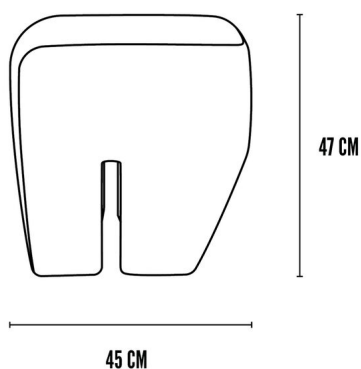

Together, they craft design that transcends time, poetic yet practical, expressive yet enduring.

Sculpt Stool - Off White (CPH 900)

Main

SKU	243011	Product Family	Sculpt
Product name	Sculpt Stool - Off White (CPH 900)	Color	Off White (CPH 900)
Product Type	Stool	Size	Regular
		Unit	Piece

Logistics

EAN number	4251501411369	Package - CBM	0.130
Package height in cm	49.00	Package - Weight KG	11.000
Package width in cm	49.00	Tariff Code No	9401610000
Package length in cm	54.00	Country of origin	China
Suitable for Courier	Yes	Quantity of Inner Boxes	1

Sculpt Stool - Off White (CPH 900)

Product

Materials	Bouclé	Net weight in kg	7.5
Item Height in cm	50.00	Space Suitability	
Item width in cm	45.00	Strength Test	No
Item length in cm	47.00	FSC Wood	No

Upholstery