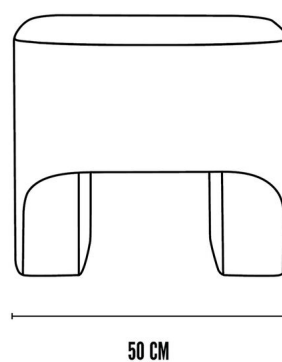

Together, they craft design that transcends time, poetic yet practical, expressive yet enduring.

Sculpt Stool - Off White (CPH 900)

Main

SKU	243011	Product Family	Sculpt
Product name	Sculpt Stool - Off White (CPH 900)	Color	Off White (CPH 900)
Product Type	Stool	Size	Regular
		Unit	Piece

Logistics

EAN number	4251501411369	Package - CBM	0.130
Package height in cm	49.00	Package - Weight KG	11.000
Package width in cm	49.00	Tariff Code No	9401610000
Package length in cm	54.00	Country of origin	China
Suitable for Courier	Yes	Quantity of Inner Boxes	1

Sculpt Stool - Off White (CPH 900)

Product

Materials	Bouclé	Net weight in kg	7.5
Item Height in cm	50.00	Space Suitability	
Item width in cm	45.00	Strength Test	No
Item length in cm	47.00	FSC Wood	No

Upholstery